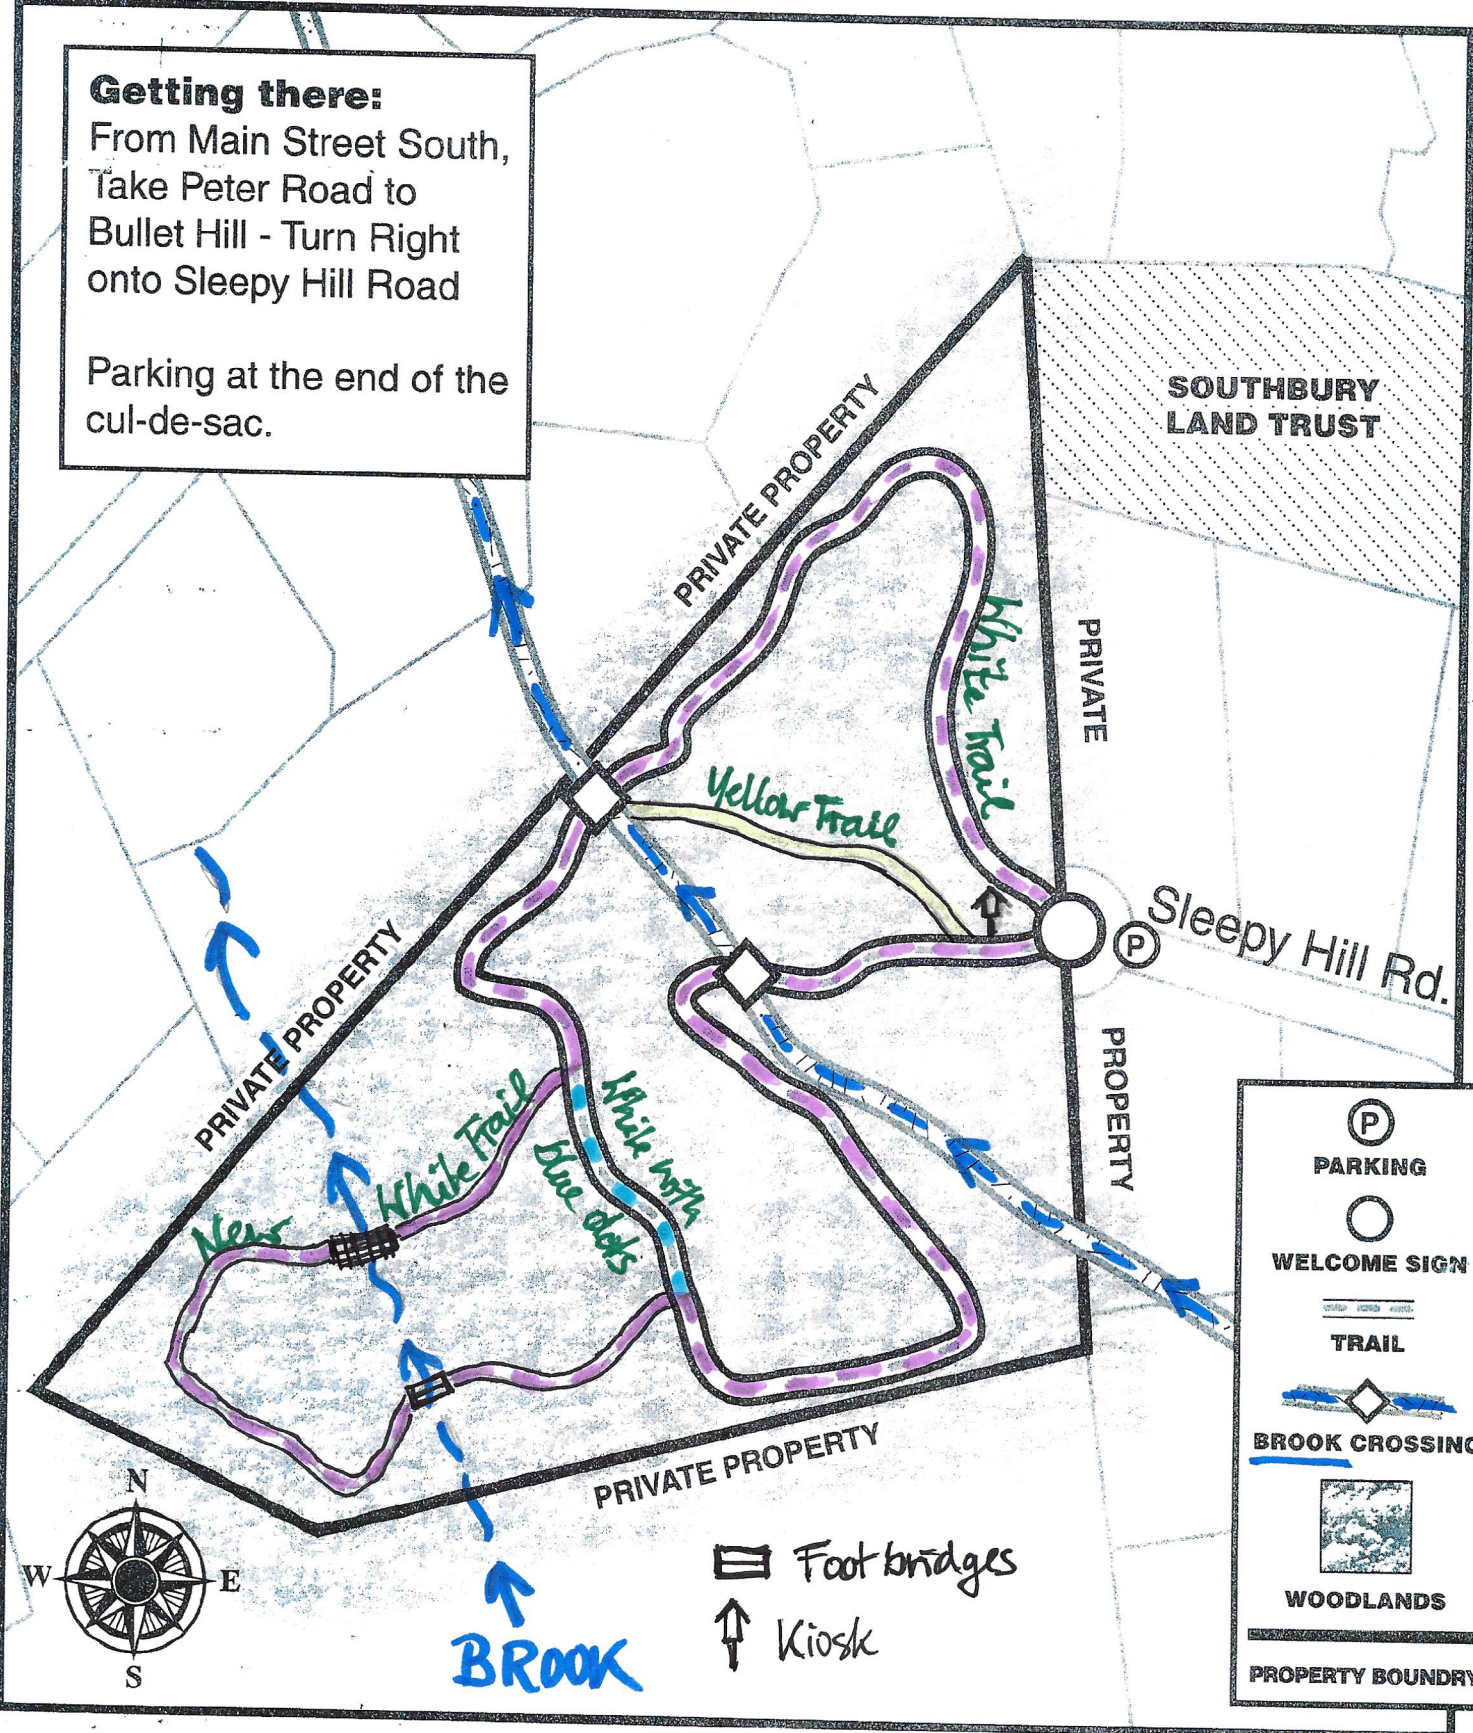

Getting there:
From Main Street South,
Take Peter Road to
Bullet Hill - Turn Right
onto Sleepy Hill Road

Parking at the end of the
cul-de-sac.

-  PARKING
-  WELCOME SIGN
-  TRAIL
-  BROOK CROSSING
-  WOODLANDS
-  PROPERTY BOUNDARY

 Foot bridges

 Kiosk